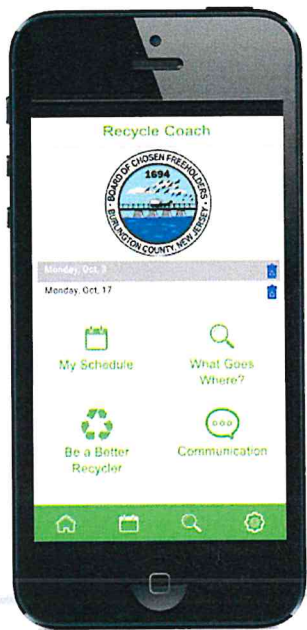

CURBSIDE RECYCLERS

check out Burlington County's **FREE "RECYCLE COACH" PHONE APP**

*and never miss another
collection day!*

You can:

- View your recycling schedule
- Set recycling reminders
- View Calendar with Paper Shredding Days
- Receive "bad weather" schedule change alerts
- Find where to recycle computers and televisions
- Get tips on how to recycle
- *and more!*

Download the FREE **Recycle Coach™** app

Search "Recycle Coach"

NO SMARTPHONE? NO PROBLEM!
Visit BurlcoRecycles.com for the
personal computer/laptop-friendly version!