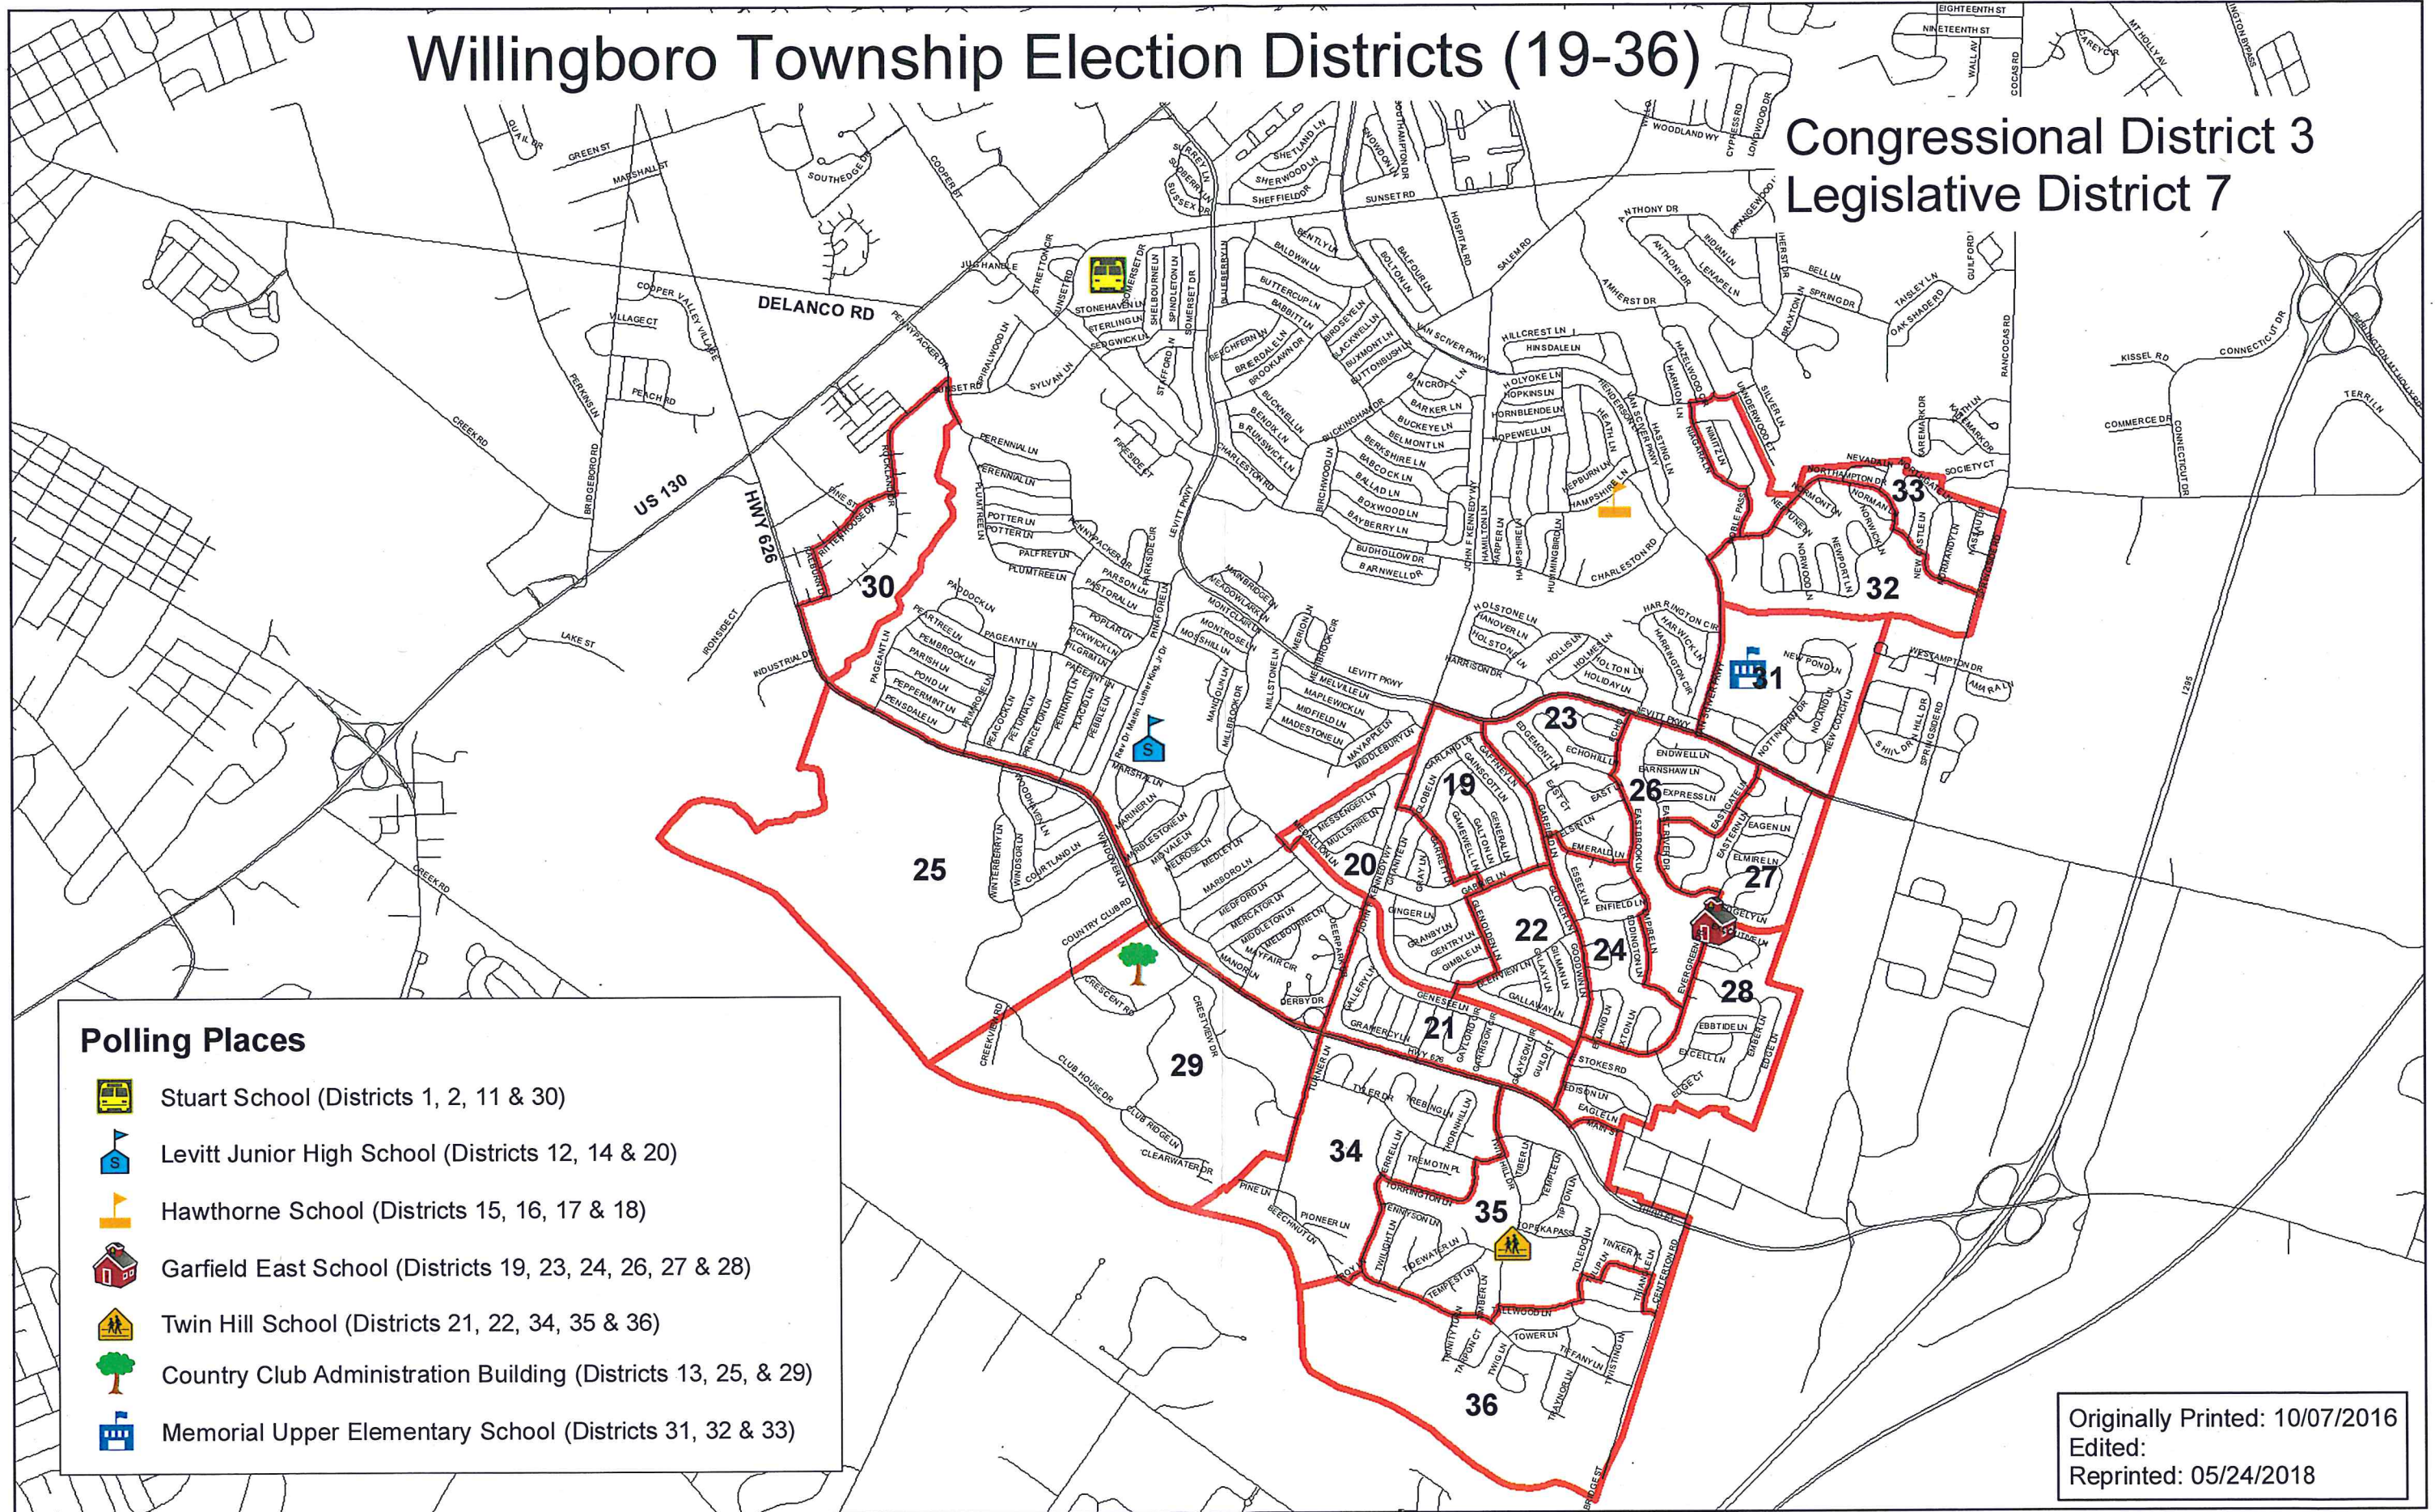

Willingboro Township Election Districts (1-18)

Congressional District 3
Legislative District 7

Polling Places

-  Stuart School (Districts 1, 2, 11, & 30)
-  JFK Center (Districts 3, 4, 5 & 6)
-  W. R. James, Sr. Elementary School (Districts 7, 8, 9 & 10)
-  Levitt Junior High School (Districts 12, 14 & 20)
-  Country Club Administration Building (Districts 13, 25 & 29)
-  Hawthorne School (Districts 15, 16, 17 & 18)

Printed: 10/07/2016
 Edited:
 Reprinted: 05/24/2018

Willingboro Township Election Districts (19-36)

Congressional District 3
Legislative District 7

Polling Places

-  Stuart School (Districts 1, 2, 11 & 30)
-  Levitt Junior High School (Districts 12, 14 & 20)
-  Hawthorne School (Districts 15, 16, 17 & 18)
-  Garfield East School (Districts 19, 23, 24, 26, 27 & 28)
-  Twin Hill School (Districts 21, 22, 34, 35 & 36)
-  Country Club Administration Building (Districts 13, 25, & 29)
-  Memorial Upper Elementary School (Districts 31, 32 & 33)