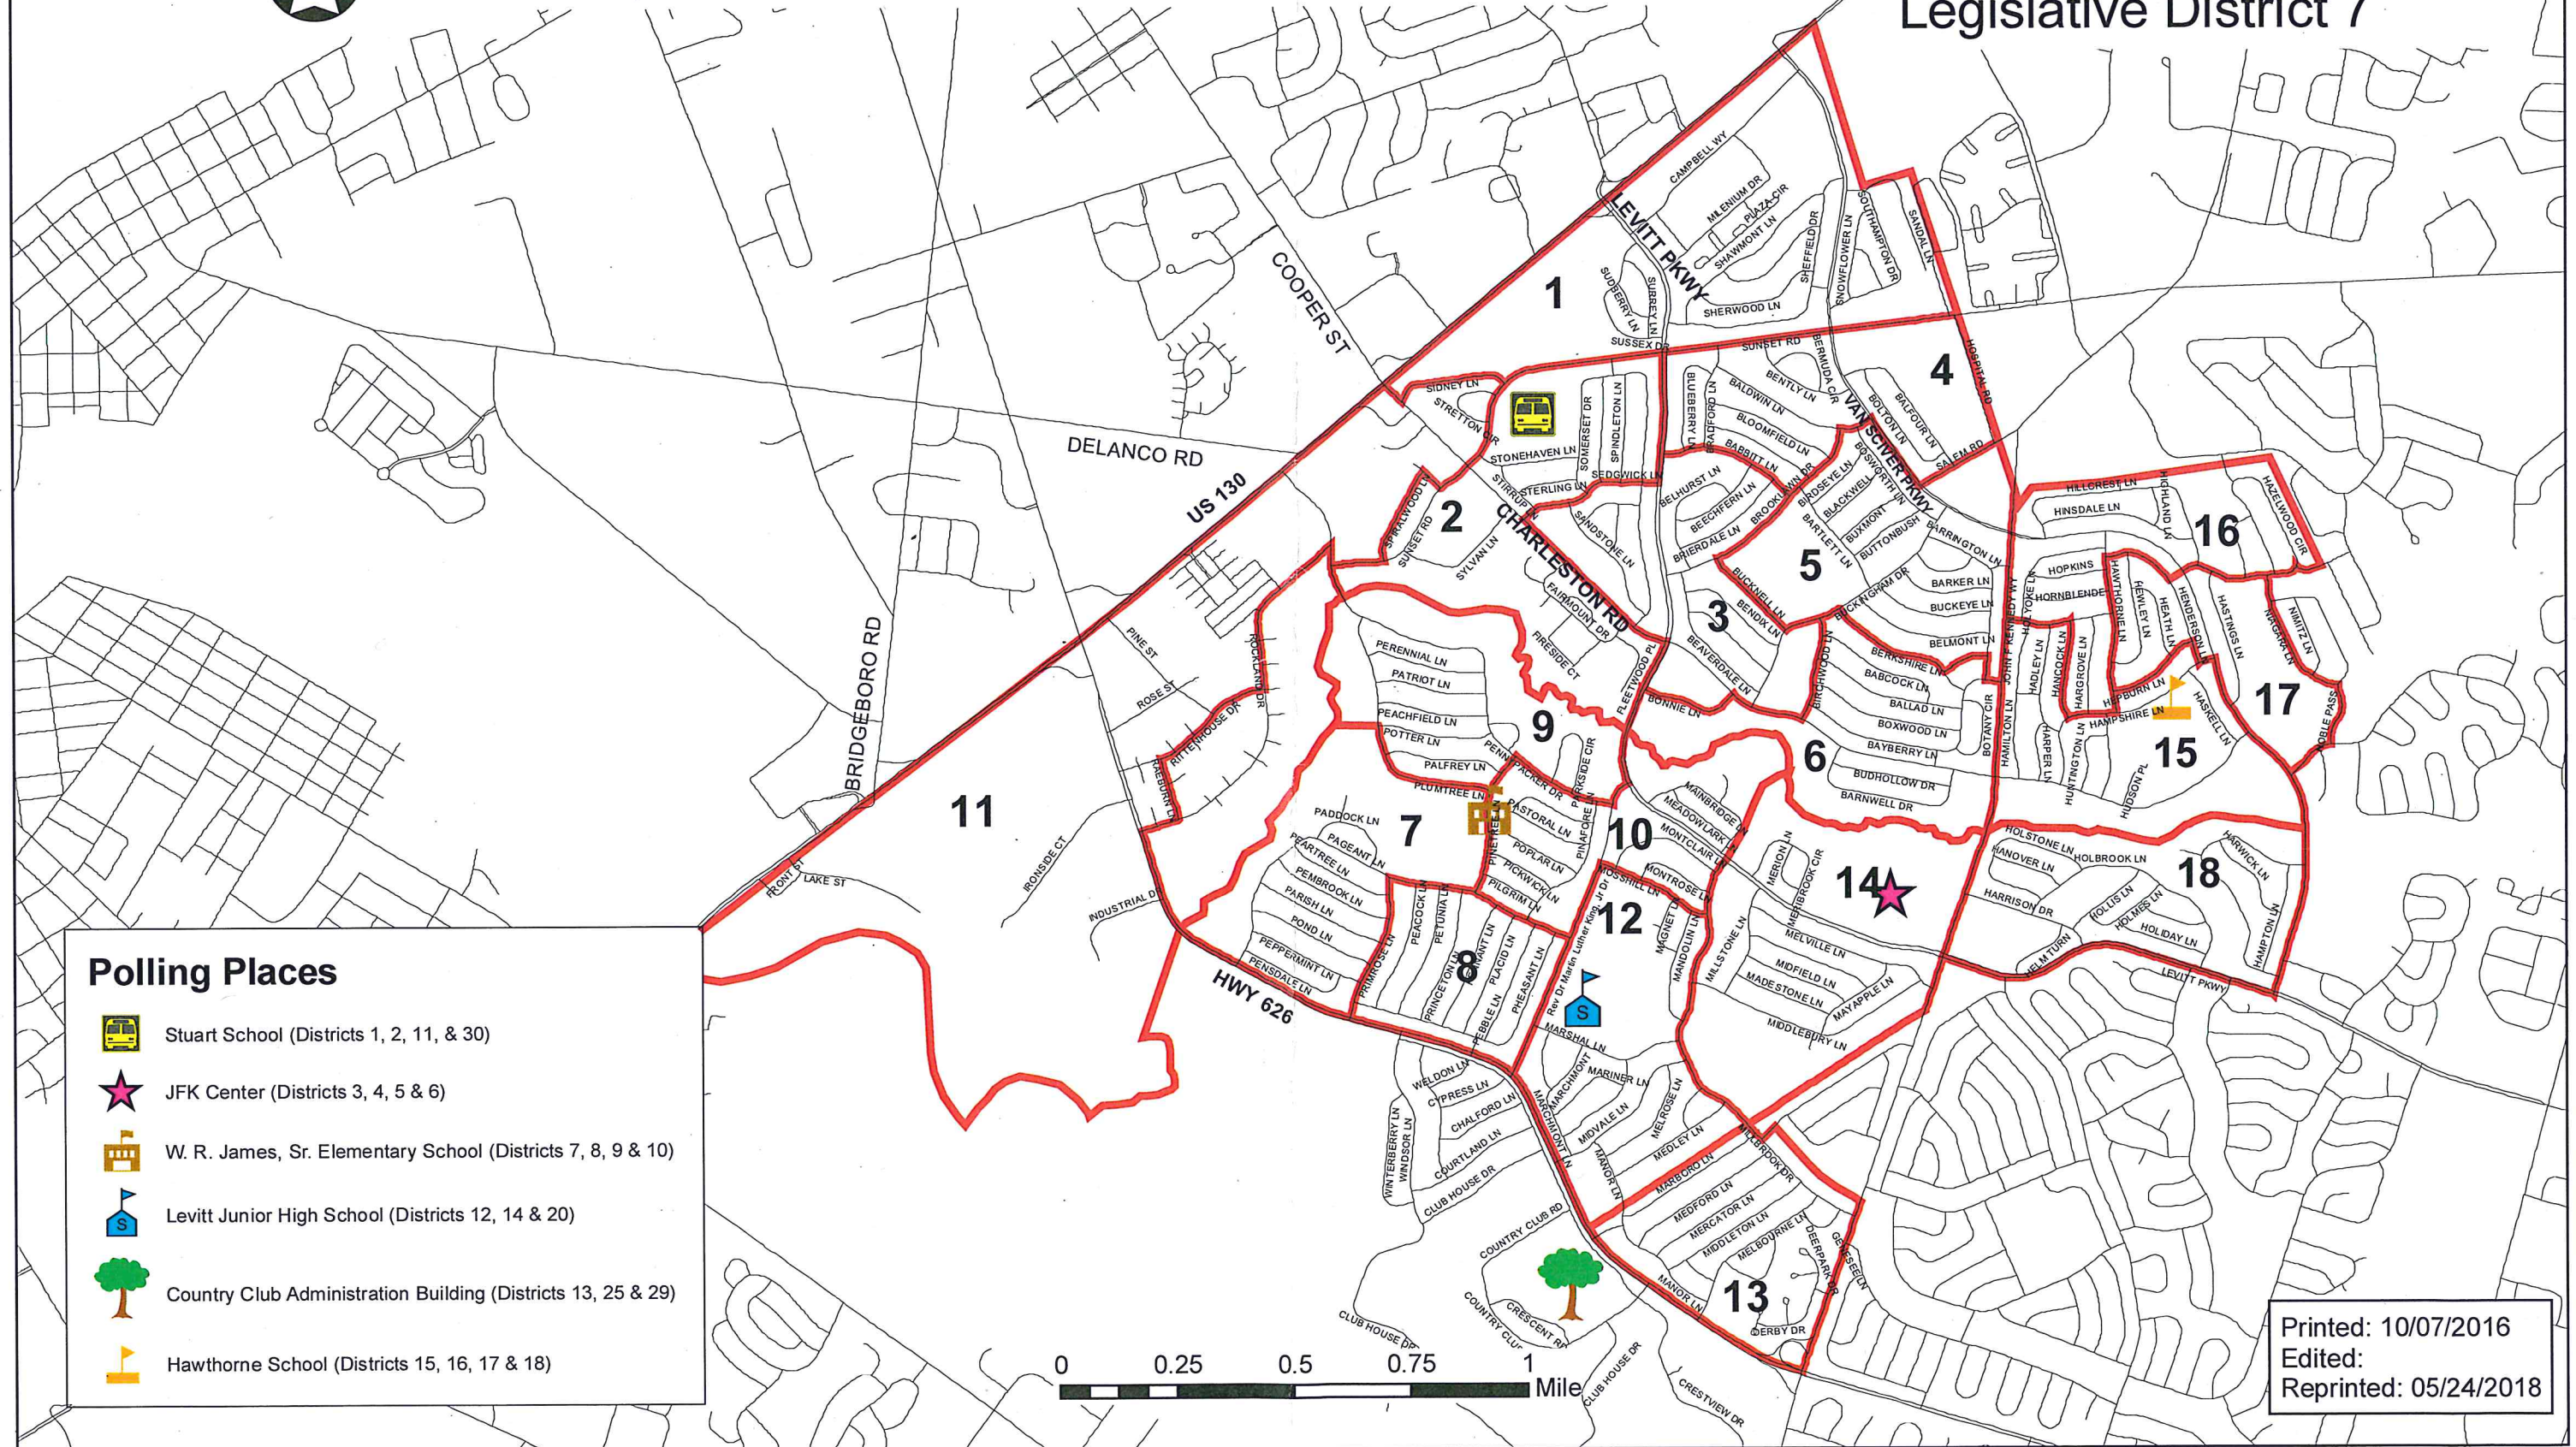

Willingboro Township Election Districts (1-18)

Congressional District 3
Legislative District 7

Polling Places

-  Stuart School (Districts 1, 2, 11, & 30)
-  JFK Center (Districts 3, 4, 5 & 6)
-  W. R. James, Sr. Elementary School (Districts 7, 8, 9 & 10)
-  Levitt Junior High School (Districts 12, 14 & 20)
-  Country Club Administration Building (Districts 13, 25 & 29)
-  Hawthorne School (Districts 15, 16, 17 & 18)

Printed: 10/07/2016
 Edited:
 Reprinted: 05/24/2018

Willingboro Township Election Districts (19-36)

Congressional District 3
Legislative District 7

Polling Places

-  Stuart School (Districts 1, 2, 11 & 30)
-  Levitt Junior High School (Districts 12, 14 & 20)
-  Hawthorne School (Districts 15, 16, 17 & 18)
-  Garfield East School (Districts 19, 23, 24, 26, 27 & 28)
-  Twin Hill School (Districts 21, 22, 34, 35 & 36)
-  Country Club Administration Building (Districts 13, 25, & 29)
-  Memorial Upper Elementary School (Districts 31, 32 & 33)